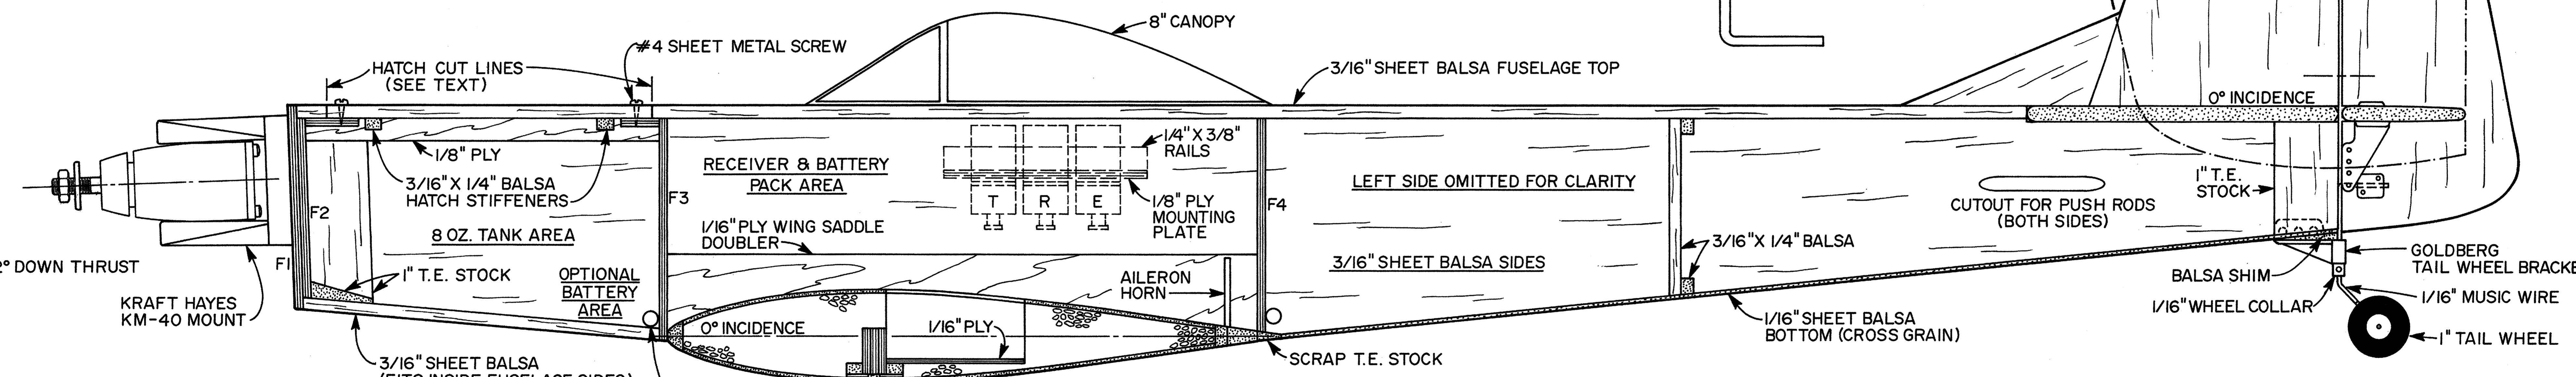

TESTOR McCROY .40 RC SERIES 21 USED IN ORIGINAL

TYPICAL CONTROL DEFLECTIONS

ELEVATOR 1/4" UP & DOWN

RUDDER 3/8" LEFT & RIGHT

AILERONS 1/8" UP & DOWN

FOR 15-500 PYLON & GENERAL SPORT - NOT FOR BEGINNERS

©RCM ALL COMMERCIAL RIGHTS RESERVED