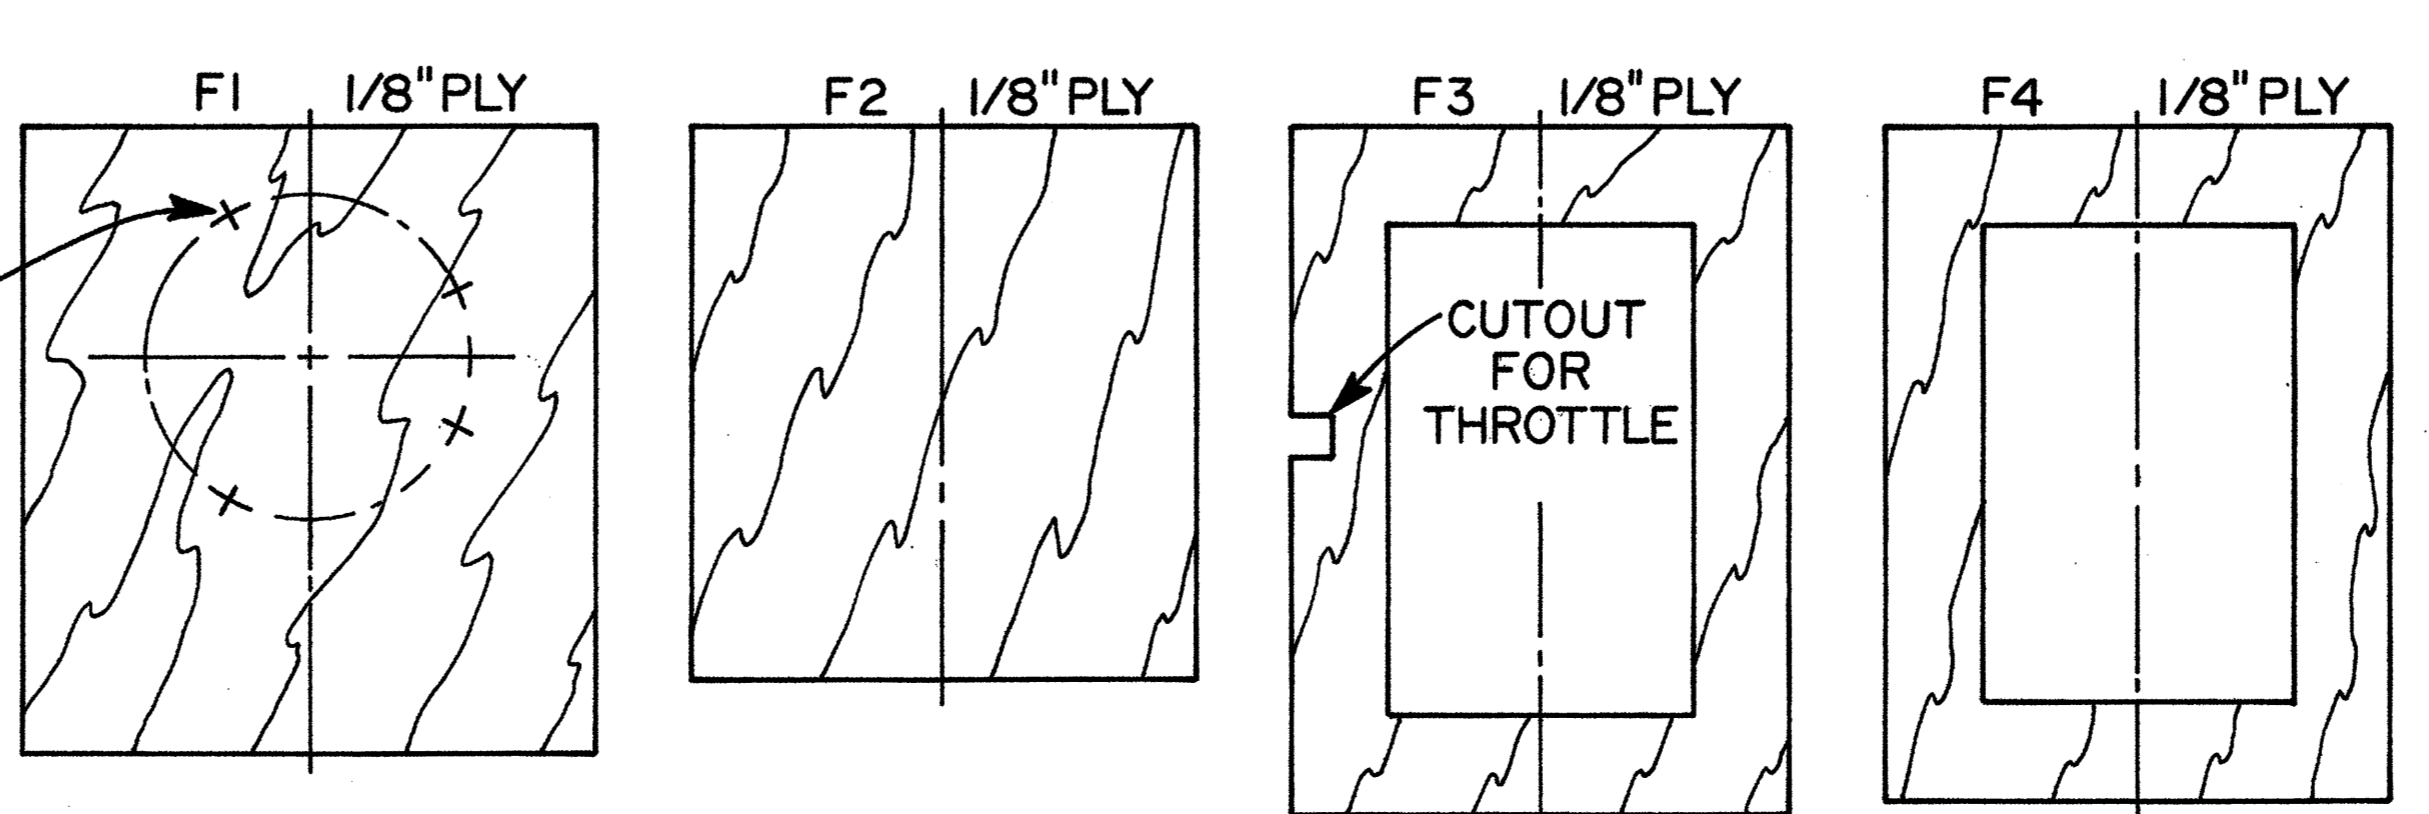

TESTOR McCROY .40 RC SERIES 21 USED IN ORIGINAL

TYPICAL CONTROL DEFLECTIONS

ELEVATOR 1/4" UP & DOWN

RUDDER 3/8" LEFT & RIGHT

AILERONS 1/8" UP & DOWN

FOR 15-500 PYLON & GENERAL SPORT - NOT FOR BEGINNERS

©RCM ALL COMMERCIAL RIGHTS RESERVED